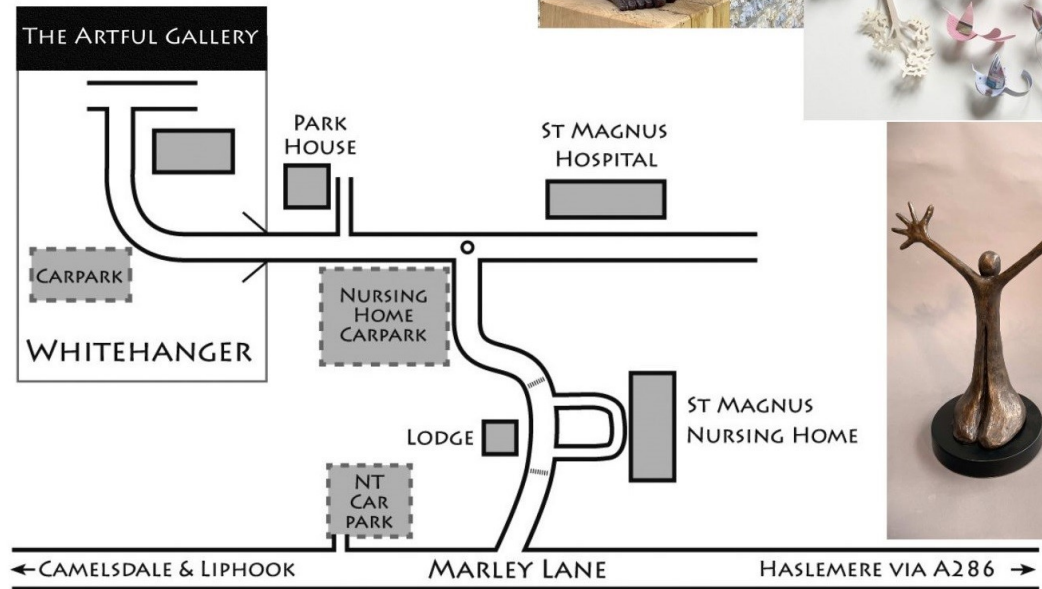

## Whitehanger

Marley Lane, Haslemere Surrey GU27 3PY

From Haslemere, take A286 towards Midhurst. After 2 miles, at Kingsley Green, turn right into Marley Lane. Follow up hill for 1 mile. Turn into St Magnus Nursing shared driveway. Continue bearing left to end of drive

## Indoor and outdoor Sculpture - Paintings

## THE ARTFUL GALLERY LOCATION

From Haslemere, take A286 towards Midhurst. After 2 miles, at Kingsley Green, turn right into Marley Lane. Follow up hill for 1 mile. Turn right into St Magnus Nursing shared driveway. Continue bearing left to end of drive.