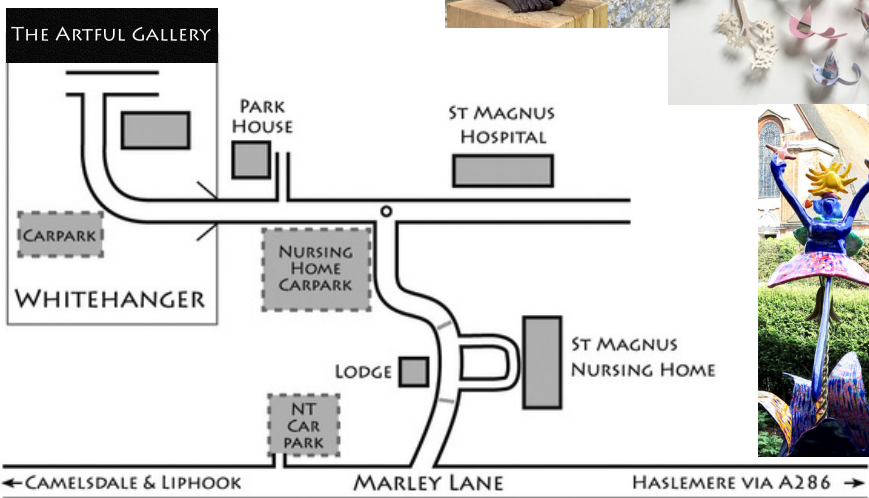

Whitehanger

Marley Lane, Haslemere Surrey GU27 3PY

From Haslemere, take A286 towards Midhurst. After 2 miles, at Kingsley Green, turn right into Marley Lane.

Follow up hill for 1 mile. Turn into St Magnus Nursing shared driveway. Continue bearing left to end of drive

Contact 07799 653093 www.theartfulgallery.co.uk

Indoor and outdoor Sculpture - Paintings

From Haslemere, take A286 towards Midhurst. After 2 miles, at Kingsley Green, turn right into Marley Lane. Follow up hill for 1 mile. Turn right into St Magnus Nursing shared driveway. Continue bearing left to end of drive.