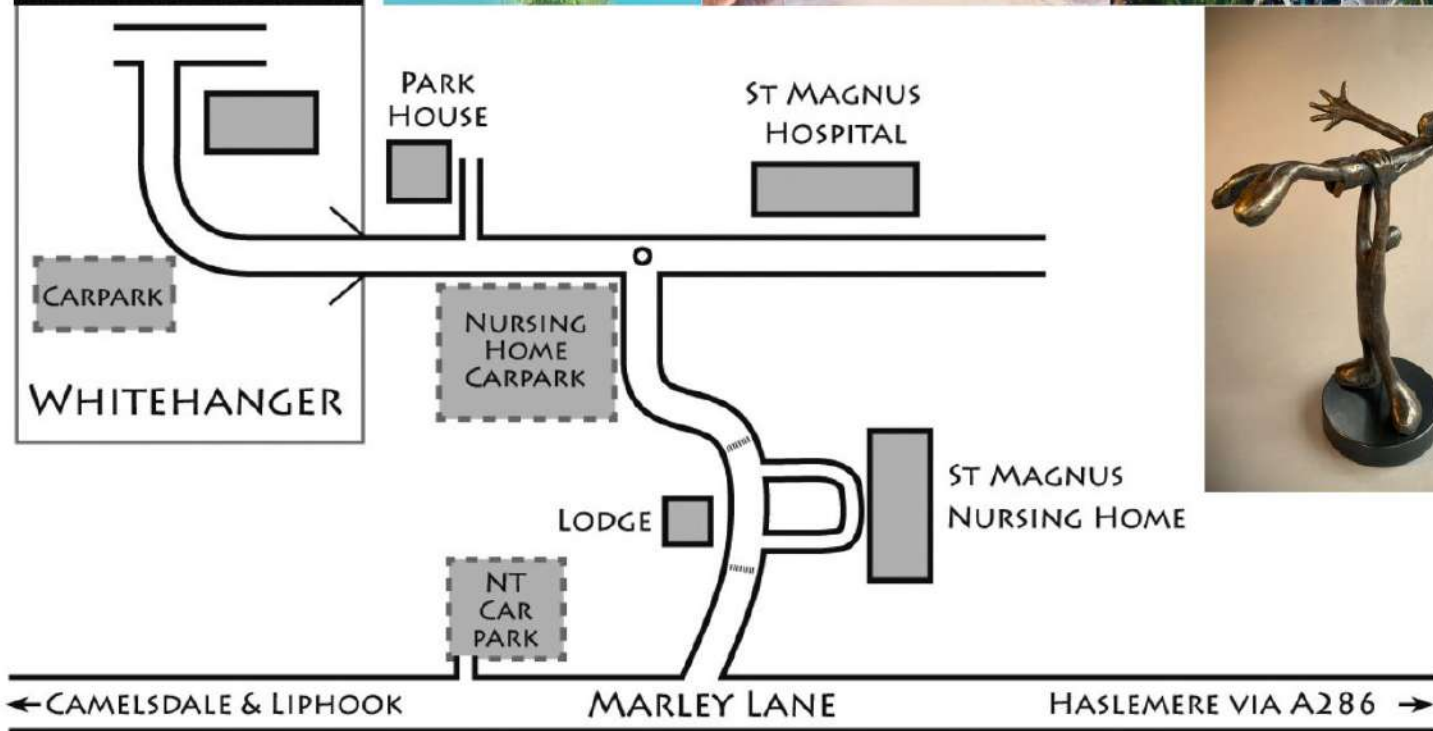

## Whitehanger

Marley Lane, Haslemere Surrey GU27 3PY

From Haslemere, take A286 towards Midhurst. After 2 miles, at Kingsley Green, turn right into Marley Lane. Follow up hill for 1 mile. Turn into St Magnus Nursing shared driveway. Continue bearing left to end of drive

# Indoor and outdoor sculpture, paintings

THE ARTFUL GALLERY

THE ARTFUL GALLERY LOCATION

From Haslemere, take A286 towards Midhurst. After 2 miles, at Kingsley Green, turn right into Marley Lane. Follow up hill for 1 mile. Turn right into St Magnus Nursing shared driveway. Continue bearing left to end of drive.